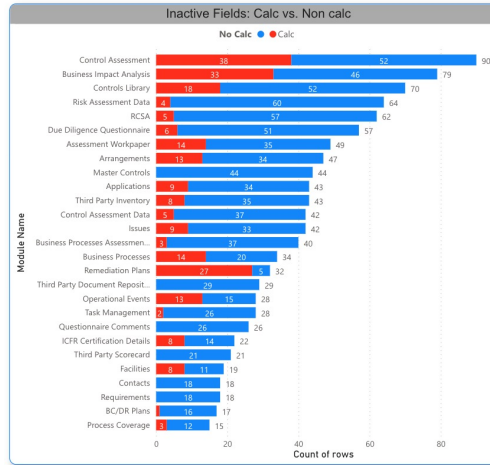

See The Power of ArcheRx

ArcheRx: Platform Insights Powered by Verterim.AI

Receive rapid and actionable platform insights at the push of the button. Harness the power of AI and advanced data visualization to supercharge your Archer IRM platform! [View the Demo](#)

Is Your Platform Healthy?

See your environment like never before! ArcheRx is the newest and most powerful health check available on the market for Archer IRM.

Forget manual troubleshooting and data gathering. ArcheRx runs within minutes and immediately pinpoints the strengths and weaknesses of your custom deployment. An advanced visualization layer and tailored action plan are rapidly prepared and delivered to your inbox.

Ideal for **1) General platform health checks**, **2) Troubleshooting performance issues**, and **3) Pre-and post-platform upgrades**.

- Field History by Module
- Calculation Errors
- DDE's & Advanced Workflow
- Data Feed Performance
- User, Group & Role Audits
- & Much More!