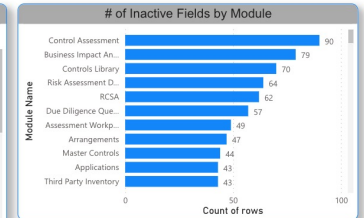

Is Your Platform Healthy?

See your environment like never before! ArcheRx is the newest and most powerful health check available on the market for Archer IRM.

Forget manual troubleshooting and data gathering. ArcheRx runs within minutes and immediately pinpoints the strengths and weaknesses of your custom deployment. An advanced visualization layer and tailored action plan are rapidly prepared and delivered to your inbox.