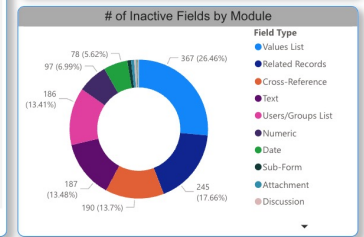

See The Power of ArcheRx

ArcheRx: Platform Insights Powered by Verterim.AI

Receive rapid and actionable platform insights at the push of the button. Harness the power of AI and advanced data visualization to supercharge your Archer IRM platform! [View the Demo](#)

Is Your Platform Healthy?

See your environment like never before! ArcheRx is the newest and most powerful health check available on the market for Archer IRM.

Forget manual troubleshooting and data gathering. ArcheRx runs within minutes and immediately pinpoints the strengths and weaknesses of your custom deployment. An advanced visualization layer and tailored action plan are rapidly prepared and delivered to your inbox.